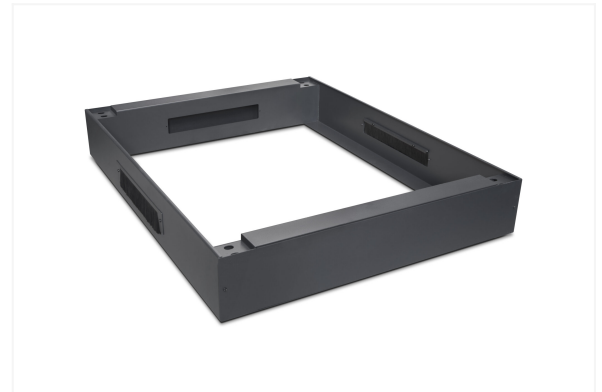

## Plinth base with brush panel for CCSS-0610-xxU

150 mm high metal plinth with 2 brush cable entries for CCSS series cabinets, size 600×1000 mm. The cable entries allow for routing a large quantity of telecommunications cables into the cabinet from below. Useful in situations where there is no raised floor in the installation.

## Technical specifications

Plinth base with brush panel for CCSS-0610-xxU

|            |             |
|------------|-------------|
| Dimensions | 600*1000mm  |
| Height     | 150 mm      |
| Material   | steel sheet |
| Color      | RAL 9005    |